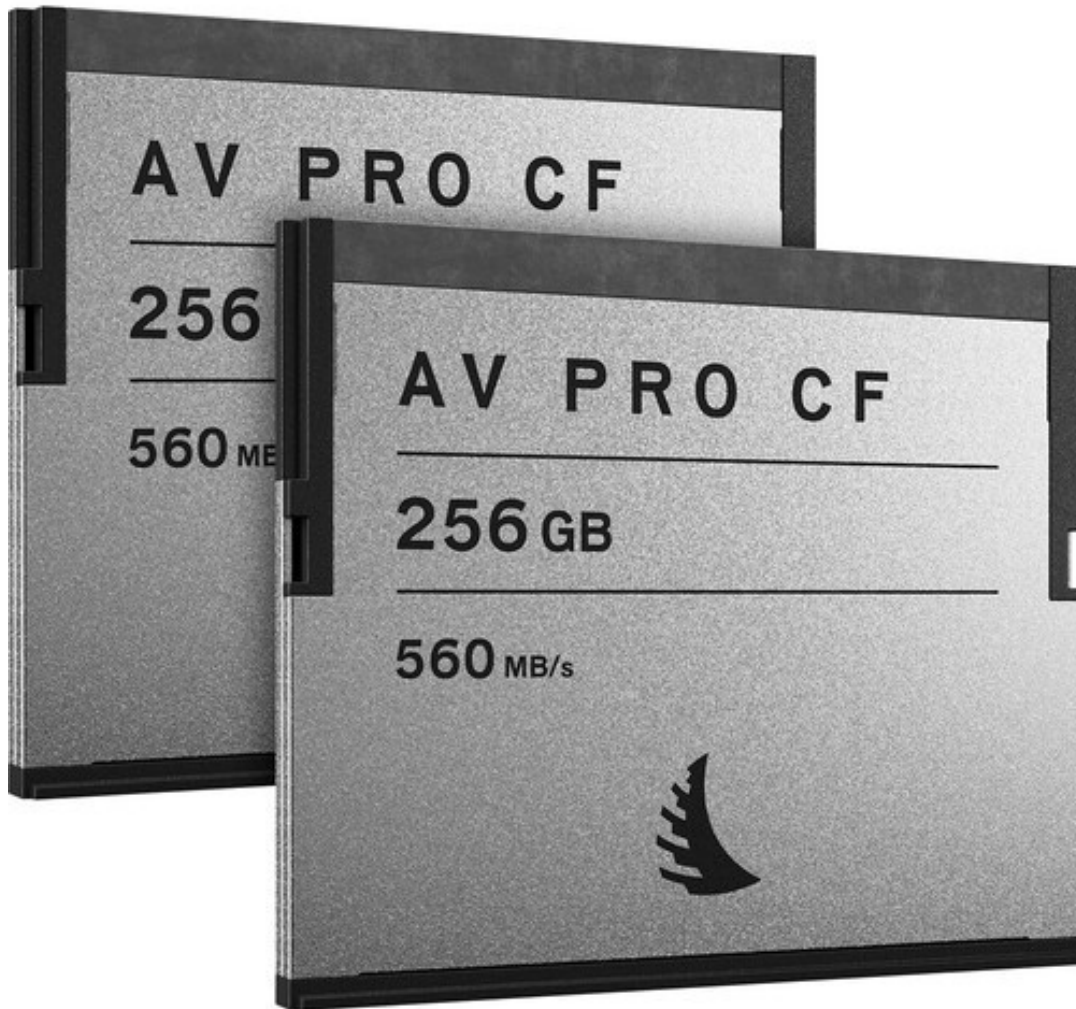

ANGELBIRD 512GB FOR THE Z CAM E2 CINEMA CAMERA (5 X 256GB)

- Angelbird 512GB Match Pack for the Z CAM E2 Cinema Camera (5 x 256GB)
- Angelbird 256GB AV Pro CF CFast 2.0 Memory Card

Availability: 5

$50 /DAY

$345/WEEK