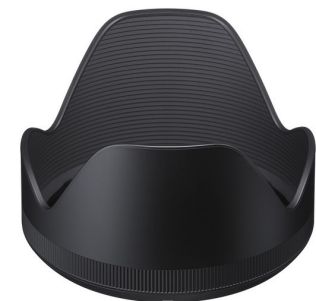

SIGMA 18-35MM F/1.8 DC HSM ART LENS FOR CANON EF

- Sigma 18-35mm f/1.8 DC HSM Art Lens for Canon EF
- Sigma LCF-72 III 72mm Lens Cap
- Sigma Rear Cap LCR II for Canon EF Mount Lenses
- Sigma Lens Hood for 18-35mm f/1.8 Art DC HSM Lens
- Lens Case

Availability: 1

$20 /DAY

$135/WEEK