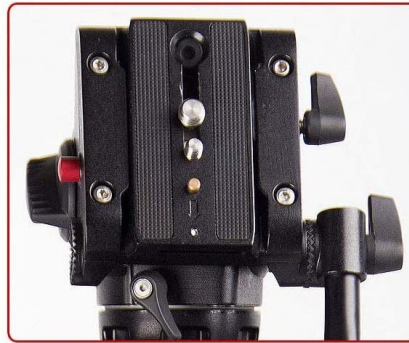

- Manfrotto 504X Fluid Video Head with Flat Base
- Pan Handle
- 504PLONGR-1 Quick Release Plate
- Manfrotto Aluminum Twin Leg Video Tripod with Ground Spreader
- 100-to-75mm Bowl Adapter Ring
- Leveling Ball
- Carry Bag

Availability: 1

\$45 /DAY
\$310/WEEK

NEWER CARBON FIBRE HANDHELD STABILIZER 61CM/24 WITH QUICK RELEASE PLATE

- Stabilizer
- Carry Bag

Availability: 1

\$20 /DAY
\$135/WEEK

EASYRIG MINIMAX STABIL LIGHT GIMBAL/CAMERA SUPPORT SYSTEM

- Easyrig Minimax STABIL Light Gimbal/Camera Support System
- Vest
- Powerpack
- STABIL Light
- Carrying Bag

Availability: 1

\$65 /DAY
\$450/WEEK

VIDEO TRIPOD SYSTEM, REGETEK 72 INCH PROFESSIONAL HEAVY DUTY